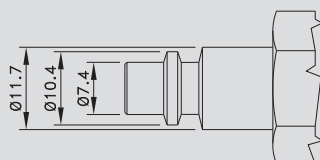

ITALIAN SERIES / PROFIL ITALIEN / SERIE ITALIA