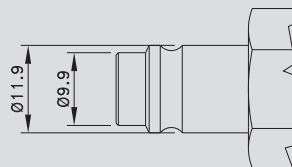

GERMAN SERIES / PROFIL ALLEMAND / SERIE GERMANIA