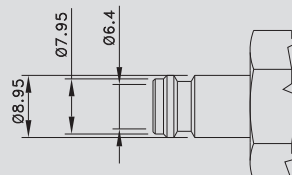

E501

UNIVERSAL MALE QUICK COUPLER / **COUPLEUR UNIVERSEL MALE** / *ATTACCO RAPIDO UNIVERSALE MASCHIO*

| CODE | Thread | L |  | min.pcs. |
|----------|--------|------|---|----------|
| E501 1/8 | 1/8 | 55,0 | 17 | 10 |
| E501 1/4 | 1/4 | 58,0 | 19 | 10 |
| E501 3/8 | 3/8 | 54,0 | 19 | 10 |
| E501 1/2 | 1/2 | 56,5 | 22 | 10 |